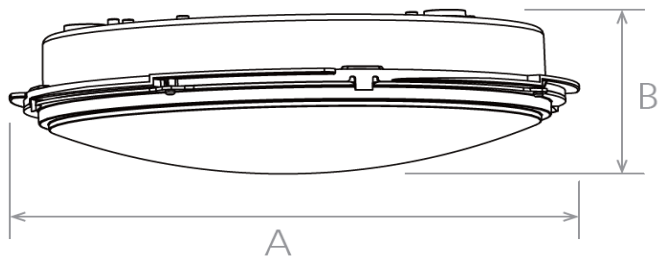

**Type: Ceiling Light****EKCEILBHBFCCT18W**

Ceilling Light Basis

Power	18/15/10W
Lumen	2.550/2.100/1.400lm
Dimming Process	Power Switch
Beam Angle	110°
Color Temperature	3.000/4.000/5.700K
SDCM	≤ 6
CRI	>80
IK Class	IK03
IP Class	IP65
Lifetime	50.000h (L80/B10)
Warranty	5 years
Temperature	-20°C ... +45°C
Feature	IK08
Housing	RAL9005 black
Dimensions	Ø318x91mm
Switch Cycles	>50.000

---

Rückansicht mit Trim

---

EKCEILBHWF-TRIM optional